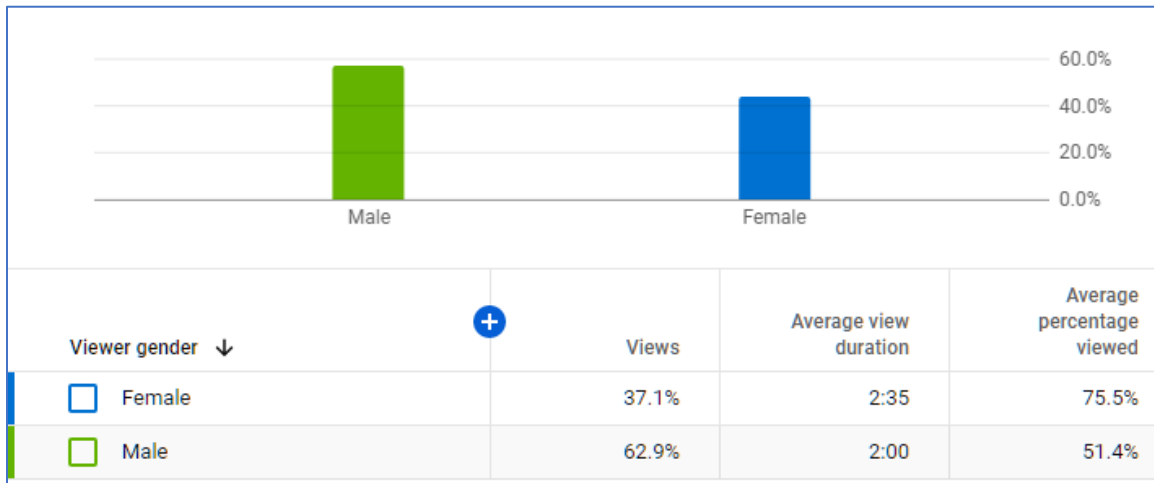

2021 Snapshot Bangla Quran YouTube Channel

<https://bit.ly/3aWonuu>

Geography	Views	Watch time (hours) ↓	Average view duration
<input type="checkbox"/> Total	2,134	136.9	3:50
<input type="checkbox"/> United States	886 41.5%	35.6 26.0%	2:24
<input type="checkbox"/> Sweden	110 5.2%	2.3 1.7%	1:16
<input type="checkbox"/> Bangladesh	44 2.1%	1.6 1.1%	2:07
<input type="checkbox"/> Australia	18 0.8%	0.3 0.2%	0:53
<input type="checkbox"/> Canada	10 0.5%	0.1 0.1%	0:45